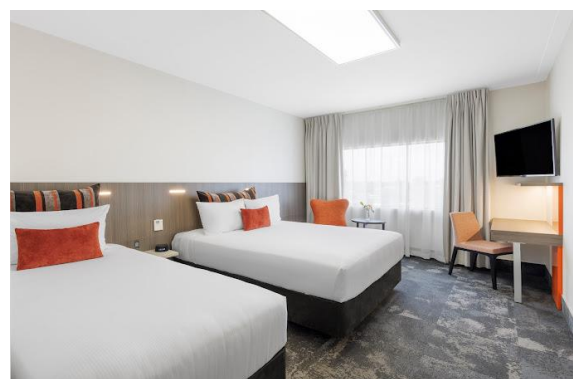

2025 Accommodation

Accommodation in the vicinity of
ICAO Aviation Security Training Centre,
Airport Oaks, Mangere,
AUCKLAND

- JetPark Auckland Airport Hotel (4 star)

JETPARK

AUCKLAND AIRPORT HOTEL
& CONFERENCE CENTRE

Rates Valid: until 22/11/2025

Superior King room at a rate of $195.00/ Twin room at the rate of $199.00 per room per night 24 February to 16 May 2025.

Superior King room at a rate of $209.00/ Twin room at the rate of $219.00 per room per night 6 October to 21 November 2025.

Please check with Reservation if the rate is available at time of booking and subject to blackout periods.

Updated 30 October 2024